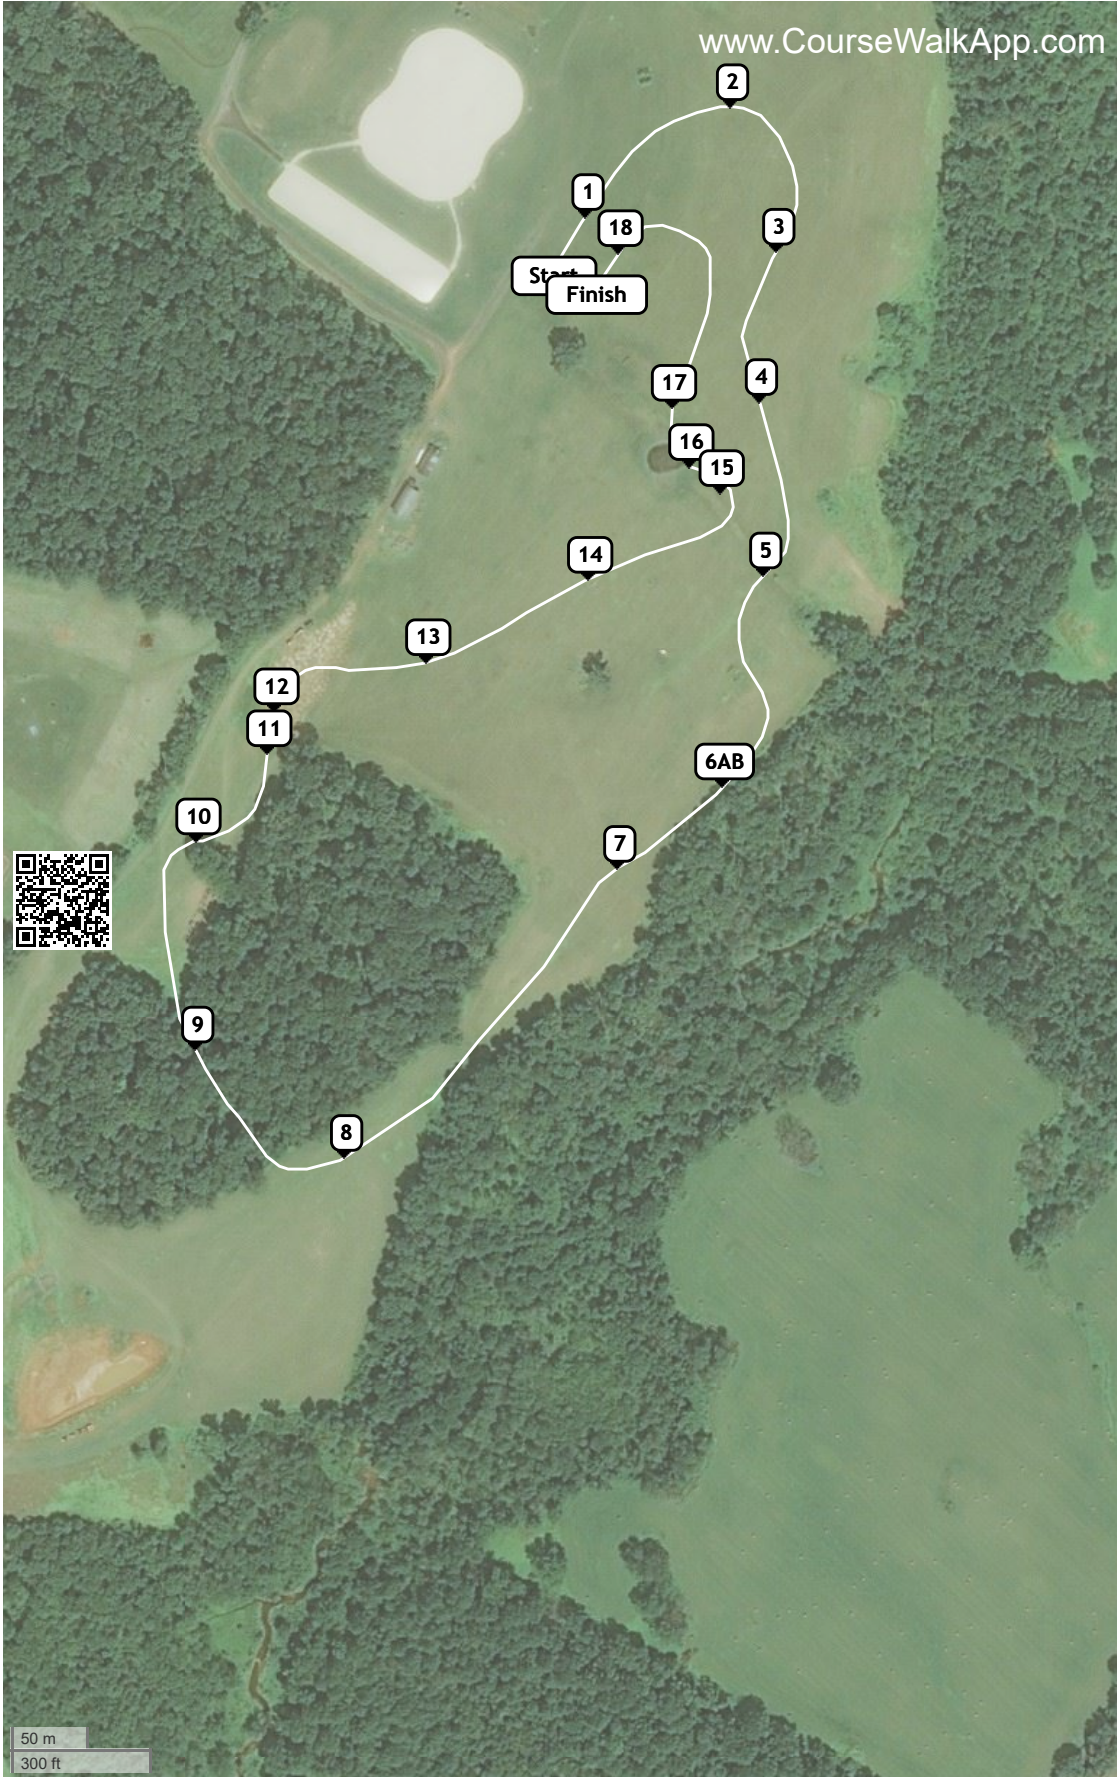

Middleburg Novice (ID: 21386) -

www.CourseWalkApp.com

- 1 Hanging Log
- 2 Bench
- 3 Split Rail
- 4 Oxer
- 5 Stone Wall
- 6AB Ditch to Brown Roll
- 7 Cordwood
- 8 Brush Ramp
- 9 Woods Log
- 10 Rosewood Ramp
- 11 Flower Table
- 12 Aiken Coop
- 13 Cabin
- 14 Brush
- 15 Rolltop
- 16 MOC Pond
- 17 Sourwood Log
- 18 Hickory Stick

Distance: 2020 m
Speed: 375 m/min
Optimum Time: 5:24
Time Limit: 10:48
Speed Fault Time: 4:30
Speed Fault Speed: 450 m/min

Flags- White background with black number