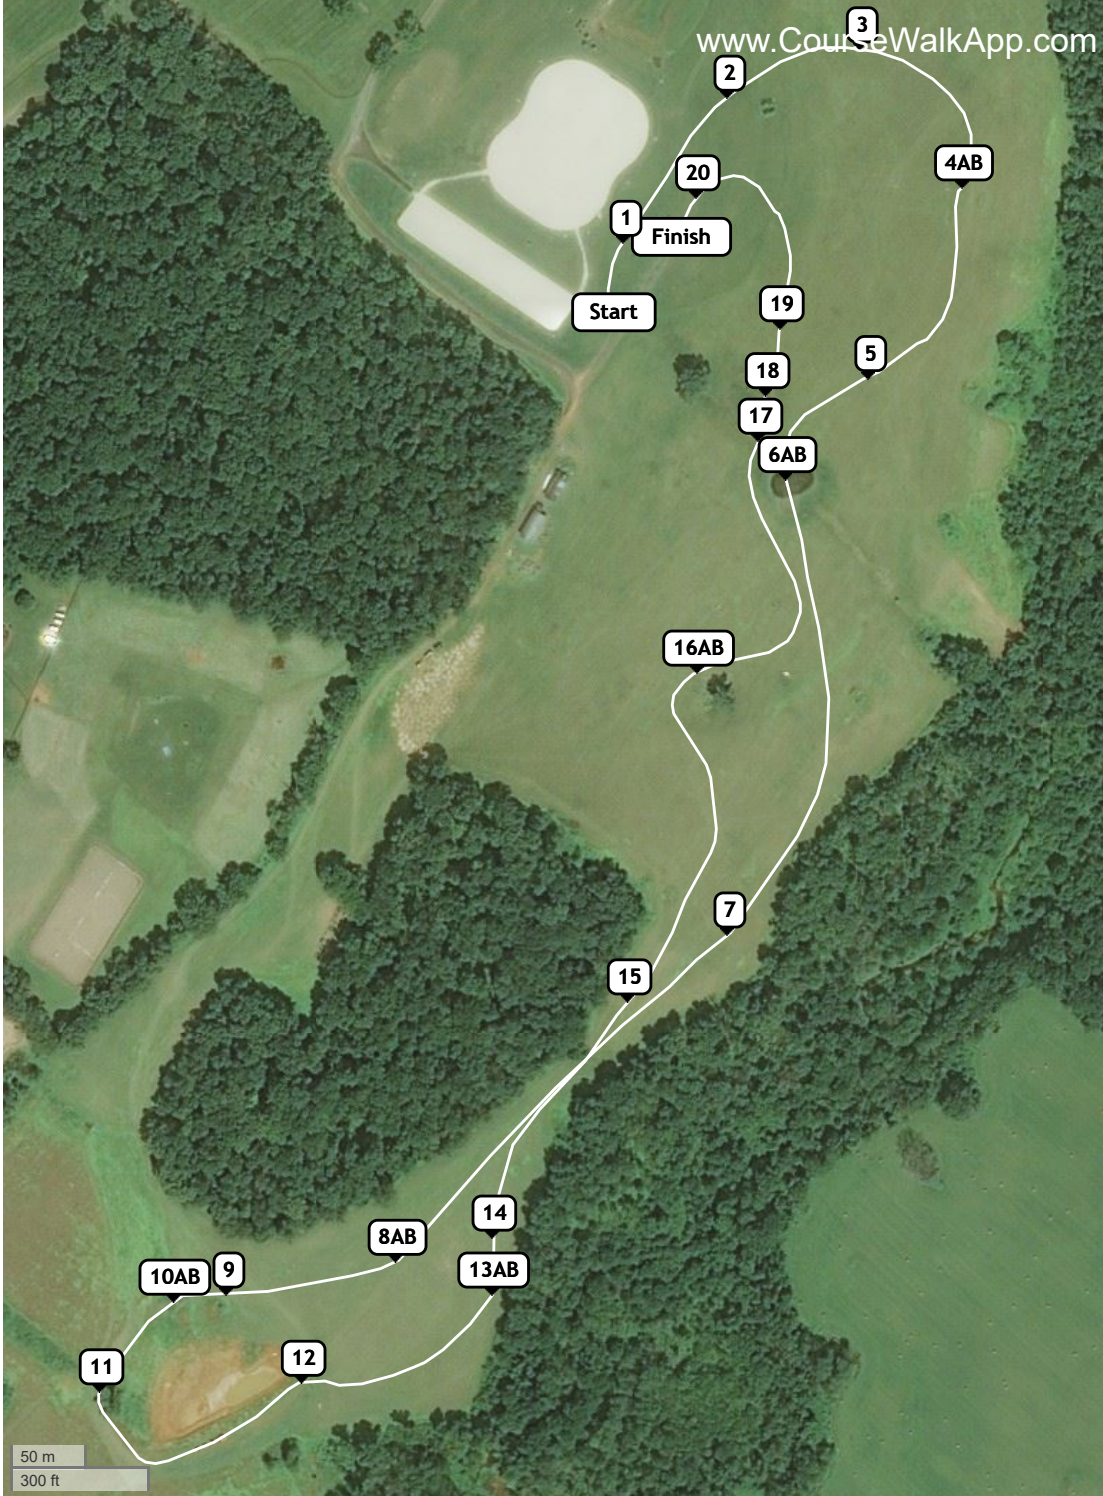

Middleburg Preliminary (ID: 21412) -

- 1 Straw Table
- 2 Medel Seat
- 3 Picnic Table
- 4AB Big Brown to Blonde Hut
- 5 MiM Oxer
- 6AB Log to Whitecap Roll
- 7 USEA Foundation Table
- 8AB Meadow Cabins
- 9 Triple Bar
- 10AB Ditch to Angled Log
- 11 Flutie Crate
- 12 Dam Leap
- 13AB Covered Arenas
- 14 Corner
- 15 Levi Log
- 16AB Why to Brush
- 17 Brown Stripe Table
- 18 Blue Barn
- 19 Corner
- 20 Cordwood

Distance: 2725 m
 Speed: 520 m/min
 Optimum Time: 5:15
 Time Limit: 10:30

Flags: Green background with white number